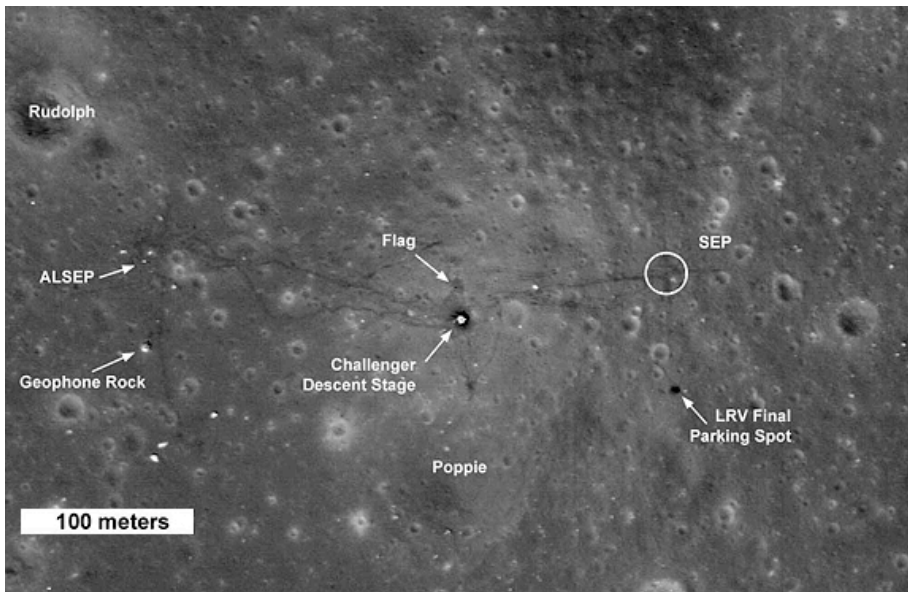

LRO Image of Apollo 17 Landing Site

Advertisement

1 STATUS REPORT

Date Released: Thursday, October 29, 2009

Source: [NASA HQ](#)

digg it

LRO maneuvered into its 50-km mapping orbit on September 15. The next pass over the [Apollo 17](#) landing site resulted in images with more than two times better resolution than previously acquired. At the time of this recent overflight the Sun was high in the sky (28° incidence angle) helping to bring out subtle differences in surface brightness.

The descent stage of the lunar module Challenger is now clearly visible, at 50 cm per pixel (angular resolution) the descent stage deck is 8 pixels across (4 meters), also note that the legs are also now distinguishable. The descent stage served as the launch pad for the ascent stage as it blasted off for a rendezvous with the command module America on 14 December 1972.

Tracks are clearly visible and can be followed to the east, where astronauts Jack Schmitt and Gene Cernan set up the Surface Electrical Properties [experiment](#) (SEP). Cernan drove the Lunar Roving Vehicle (LRV) in an intersecting north-south and east-west course to mark positions for laying out the SEP 35-meter antennas (circle labeled "SEP" marks the area of the SEP transmitter). The dark area just below the SEP experiment is where the astronauts left the rover, in a prime spot for monitoring the liftoff.

Image: Region of Taurus Littrow valley around the Apollo 17 landing site. Credit: NASA/GSFC/Arizona State University [Larger Image](#)

Share and Enjoy:

[Mercury](#) - [Venus](#) - [The Moon](#) - [Mars](#) - [Jupiter](#) - [Saturn](#) - [Pluto](#)