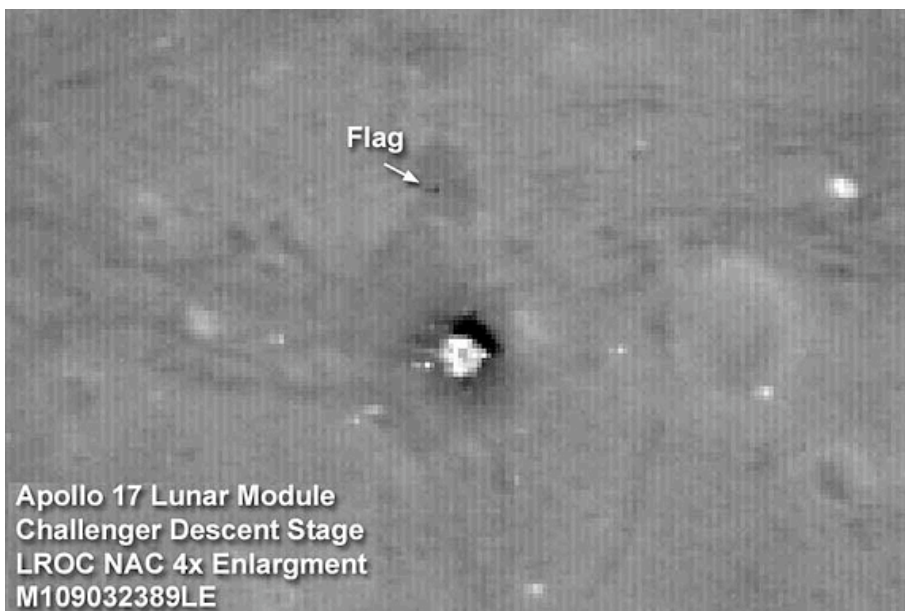

LRO Image of Apollo 17 Landing Site

Advertisement

1 STATUS REPORT

Date Released: Thursday, October 29, 2009

Source: [NASA HQ](#)

digg it

LRO maneuvered into its 50-km mapping orbit on September 15. The next pass over the [Apollo 17](#) landing site resulted in images with more than two times better resolution than previously acquired. At the time of this recent overflight the Sun was high in the sky (28° incidence angle) helping to bring out subtle differences in surface brightness.

The descent stage of the lunar module Challenger is now clearly visible, at 50 cm per pixel (angular resolution) the descent stage deck is 8 pixels across (4 meters), also note that the legs are also now distinguishable. The descent stage served as the launch pad for the ascent stage as it blasted off for a rendezvous with the command module America on 14 December 1972.

APOLLO 11

T-Shirts
Mugs
Golf Shirts
and more

Visit the
[SpaceRef Store](#)

[Learn about Telescopes](#)

Recent Status Reports

[NASA MODIS Image of the Day: November 17, 2009 - Tropical Cyclone](#)

Image: Apollo 17 Lunar Module Challenger descent stage comes into focus from the new lower 50 km mapping orbit, image width 102 meters. Credit: NASA/GSFC/Arizona State University [Larger image](#)

Tracks are clearly visible and can be followed to the east, where astronauts Jack Schmitt and Gene Cernan set up the Surface Electrical Properties [experiment](#) (SEP). Cernan drove the Lunar Roving Vehicle (LRV) in an intersecting north-south and east-west course to mark positions for laying out the SEP 35-meter antennas (circle labeled "SEP" marks the area of the SEP transmitter). The dark area just below the SEP experiment is where the astronauts left the rover, in a prime spot for monitoring the liftoff.