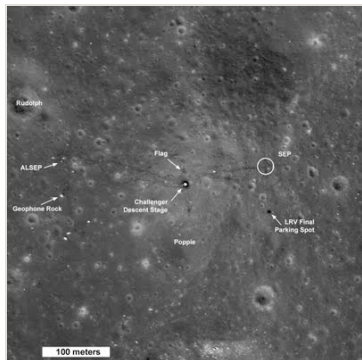

Best view yet of Apollo landing site

A NASA spaceprobe has sent back the clearest photo yet of an Apollo landing site - including even the US flag. It clearly shows the descent stage of Apollo 17's lunar module Challenger, nearly 37 years after it touched down in December 1972 in the Taurus Littrow valley. The new LRO image. Click it to enlarge For the first time even its legs are visible, thanks to the detail possible with the orbiting digital camera.

Skymania

Best view yet of Apollo landing site

A NASA spaceprobe has sent back the clearest photo yet of an Apollo landing site - including even the US flag. It clearly shows the descent stage of Apollo 17's lunar module Challenger, nearly 37 years after it touched down in December 1972 in the Taurus Littrow valley.

Amazingly, even the American flag, the Stars and Stripes is visible in the image, which NASA must hope will provide the clearest proof to conspiracy theorists that the Apollo programme was not faked.

The new picture was possible because the robotic probe, Lunar Reconnaissance Orbiter, has moved into its new lower mapping orbit just 30 miles (50 km) above the Moon's surface.

The 13 ft (4-metre) wide lunar module is just eight pixels across on the picture. See NASA's hi-res photo [here, annotated with names of experiments or other features](#). Newly enhanced [video of the first Moon landing, by Apollo 11](#), was released earlier this year.