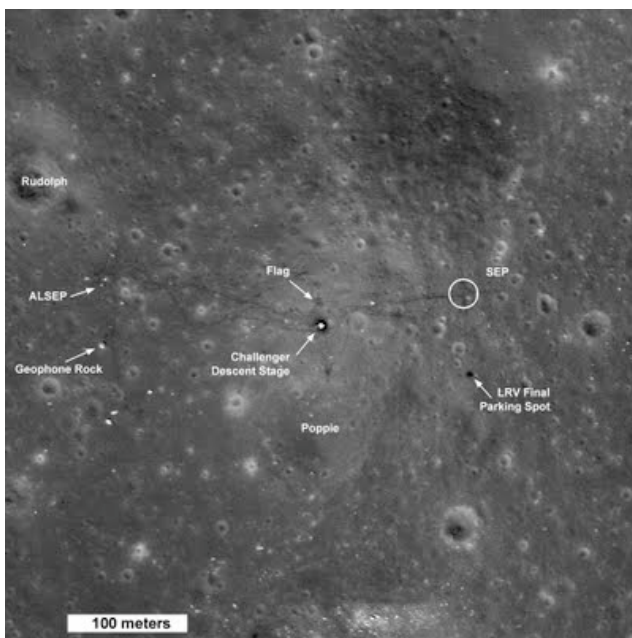

The new LRO image. Click it to enlarge

For the first time even its legs are visible, thanks to the detail possible with the orbiting digital camera. Tracks can be seen from the astronauts' runabout - the Lunar Roving Vehicle - because there is no atmosphere to weather them. (There is [a photo of one of an LRV here](#)).

Experiments and antennae placed by spacemen Jack Schmitt and Gene Cernan can be picked out plus the place where the vehicle was abandoned - parked to record the astronauts blasting off back to Earth from the final Apollo mission to the Moon.

Amazingly, even the American flag, the Stars and Stripes is visible in the image, which NASA must hope will provide the clearest proof to conspiracy theorists that the Apollo programme was not faked.

The new picture was possible because the robotic probe, Lunar Reconnaissance Orbiter, has moved into its new lower mapping orbit just 30 miles (50 km) above the Moon's surface.