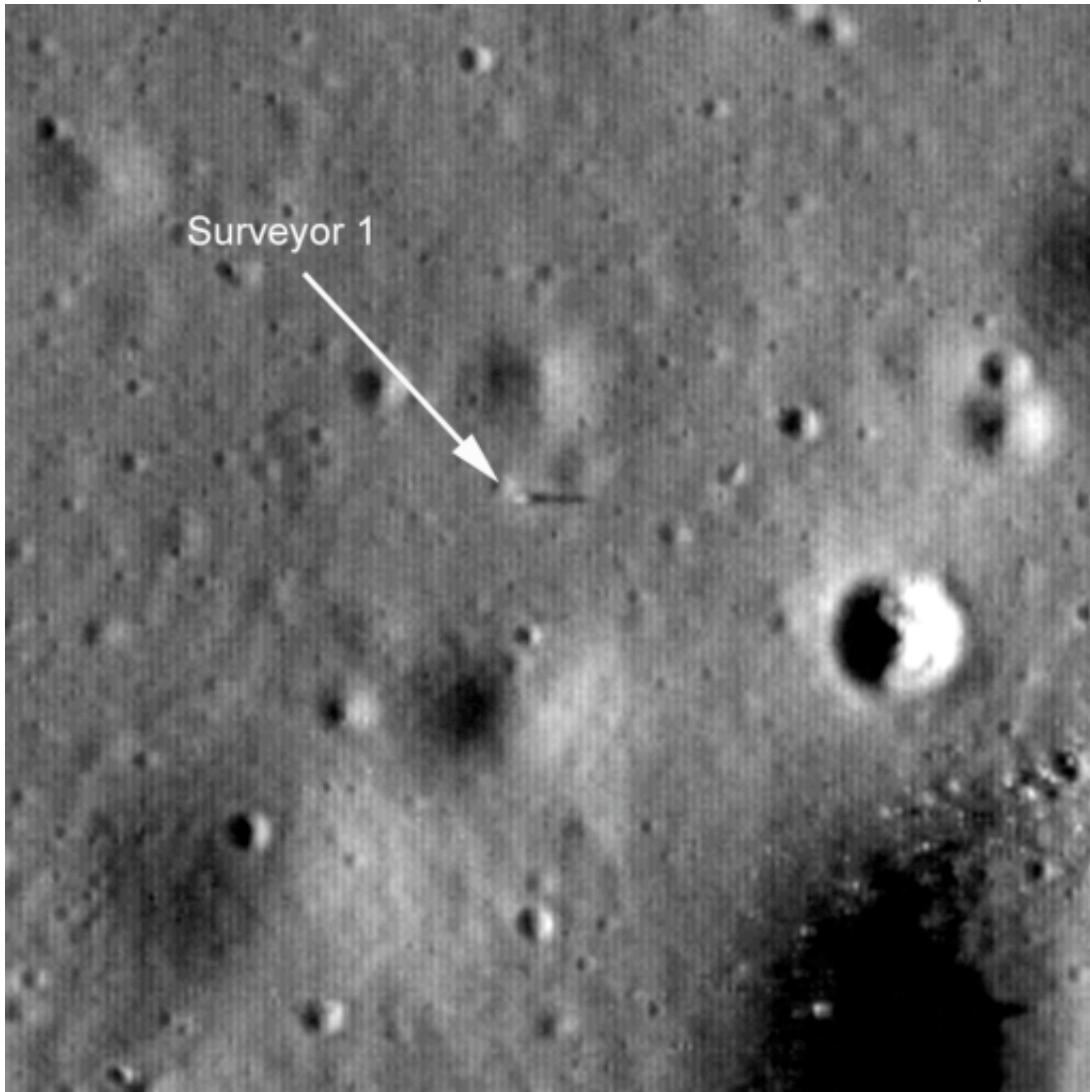

THE PLANETARY SOCIETY BLOG

By Emily Lakdawalla

ANOTHER LUNAR LANDER PHOTOGRAPHED: SURVEYOR 1!

Sep. 30, 2009 | 14:40 PDT | 21:40 UTC

The Lunar Reconnaissance Orbiter camera team has managed to capture a view of Surveyor 1, the first American spacecraft to soft-land on another world. Cool!

[We need your help.](#)

Please [donate](#) to our blog, and podcast.

[Archive](#)

[Click to enlarge >](#)

Surveyor 1 found!

Surveyor 1 was the first US spacecraft to land on another planet, on June 2, 1966. This photo was taken under afternoon lighting conditions, with the Sun coming from the west (left), making the 3.3-meter-tall spacecraft cast a 15-meter-long shadow to the east. Credit: NASA / GSFC / ASU

Surveyor 1 was a good-sized spacecraft, 3.3 meters (about 11 feet) tall: