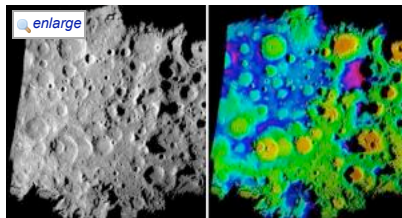

The scientists compared their data with laser altimeter data recently released by the Japanese Aerospace Exploration Agency's Kaguya mission to position and orient the radar images and maps. The new map provides contiguous topographic detail over a region approximately 500 kilometers (311 miles) by 400 kilometers (249 miles).

This composite image depicts the moon's rugged south polar region in two lights. The black and white image on the left is a computer generated view of the pole from radar reflectance data. The color image on the right is a topographic map of that same area. The color image on the right is the highest resolution topography map to date of the moon's south pole. (Credit: NASA/JPL)