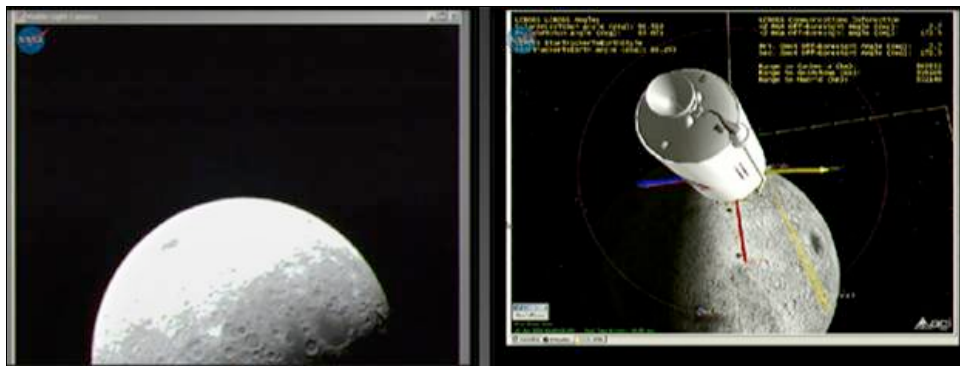

# NASA probe beams home new lunar views

## Probe on way toward planned crash at moon's south pole later this year

NASA

NASA's LCROSS probe beamed back a picture of the moon's Mendelev region, an ancient impact basin with relatively uniform floor deposits on the far side, during a first flyby on Tuesday (at left). The probe's position at the time of the image is also shown (at right).

By **Clara Moskowitz**  
**SPACE**

updated 9:42 a.m. MT, Tues., June 23, 2009

A new NASA probe beamed down live images of the moon early Tuesday to reveal a stark surface littered with craters, as it flew toward a planned crash at the lunar south pole later this year.

The \$79 million Lunar Crater Observation and Sensing Satellite, or LCROSS, launched toward the moon on June 18 and began **sending images** Tuesday at 8:20 a.m. ET.

LCROSS and an attached empty Centaur rocket stage swooped down near the lunar south pole and continued north along the far side of the moon. The spacecraft is getting into position to **crash down on the surface** on Oct. 9.